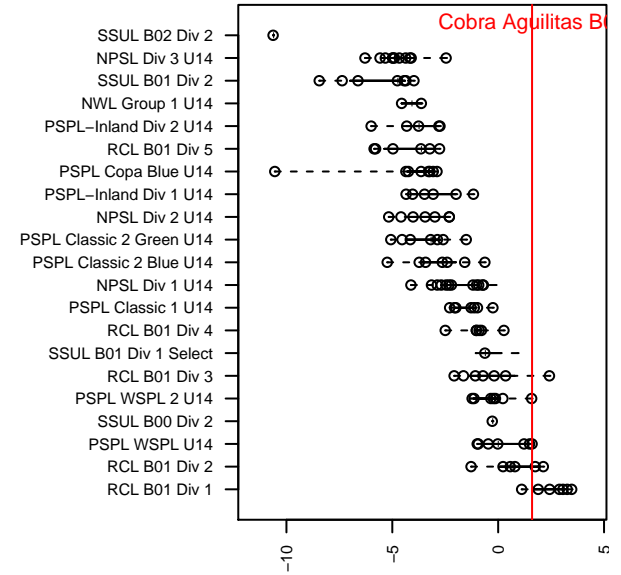

Cobra Aguilas B01

Cobra Premier Soccer
 Wenatchee, WA
 B01 total strength=1410
 attack=11.43 defense=5.99
 fall league = PSPL WSPL U14

alt names used:
 Cobra Aguilas
 Aguilas
 AGUILITAS
 COBRAS AGUILITAS (WA)

Venues played:
 2015 US Club Regionals Super U13
 2015 PSPL WSPL U14
 2015 WA Cup BU14 Gold/Silver U14

**attack and defense variance (black dot)
relative to other teams
and top 10 in region**

**attack and defense rating
relative to others at age
and all opponents in last 13 months**