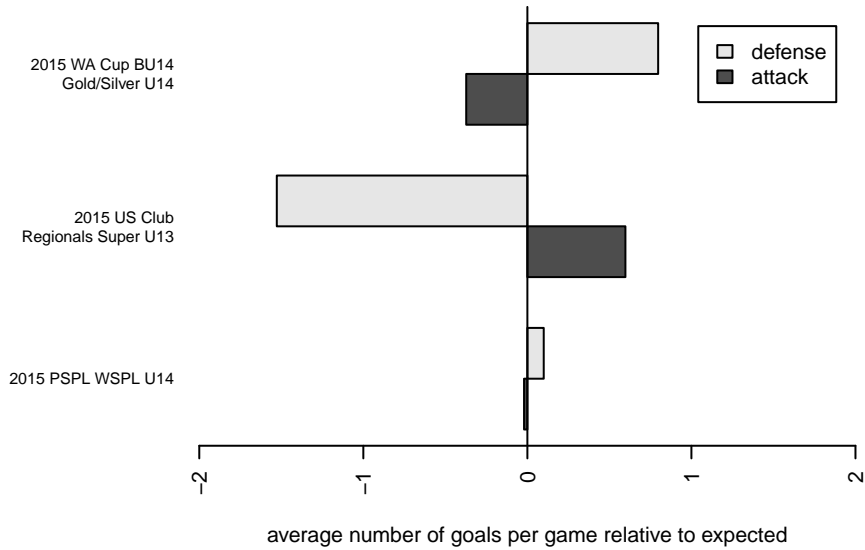

Performance relative to 13 month average