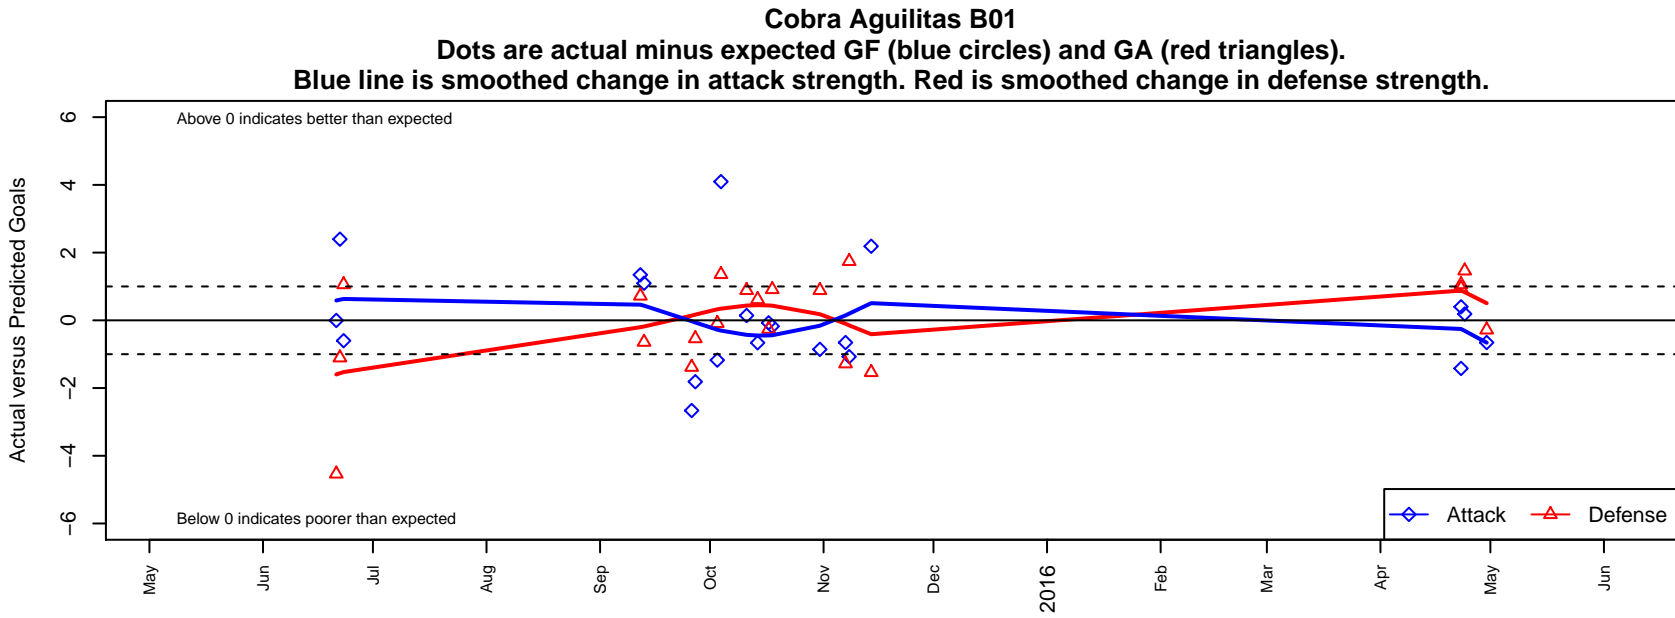

Cobra Aguilas B01

Cobra Premier Soccer
 Wenatchee, WA
 B01 total strength=1410
 attack=11.43 defense=5.99
 fall league = PSPL WSPL U14

alt names used:
 Cobra Aguilas
 Aguilas
 AGUILITAS
 COBRAS AGUILITAS (WA)

Venues played:
 2015 US Club Regionals Super U13
 2015 PSPL WSPL U14
 2015 WA Cup BU14 Gold/Silver U14

**attack and defense variance (black dot)
relative to other teams
and top 10 in region**

**attack and defense rating
relative to others at age
and all opponents in last 13 months**