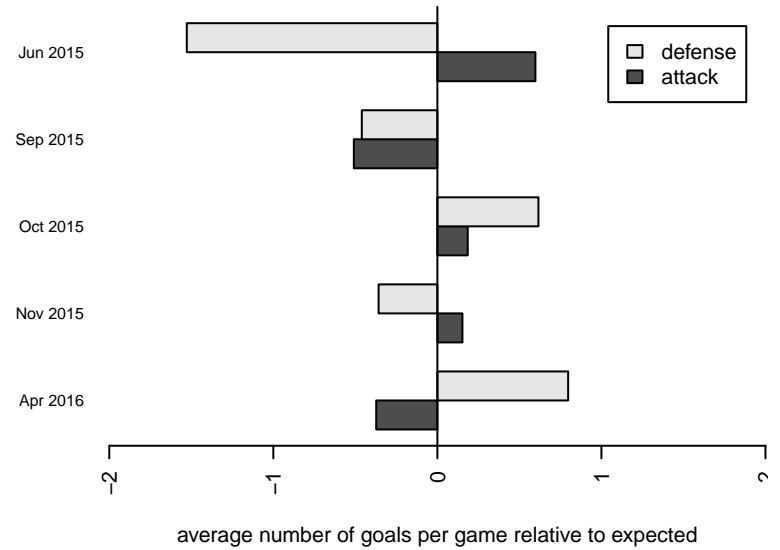

Performance relative to 13 month average